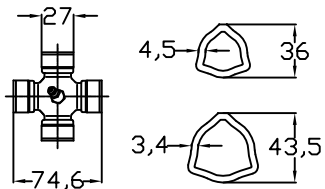

WARNING!

SECTIONS OF THE ASSEMBLY MARKED ARE NOT SHIELDED AND MUST BE SHIELDED BY AN INTERACTIVE GUARDING SYSTEM BINACCHI Srl DECLINES RESPONSIBILITY IF PROPER GUARD ARE NOT PROVIDED OR MAINTAINED.

TIPO-TYPE
TYP

B4

CLIENTE-CUSTOMER-CLIENT-KUNDE

DANI-TECH A/S -DK-

DATA
20/05/21

RIF.CLIENTE-CUSTOMER REF.-REF.CLIENT-BEZUG KUNDE

ORIGINE

VISTO

MODIFICHE-MODIFICATIONS-ANDERUNGEN-MODIFICACIONES

POTENZA : 35 Cv (540 g/min)
COPPIA : 460 Nm (540 g/min)

NOTE :